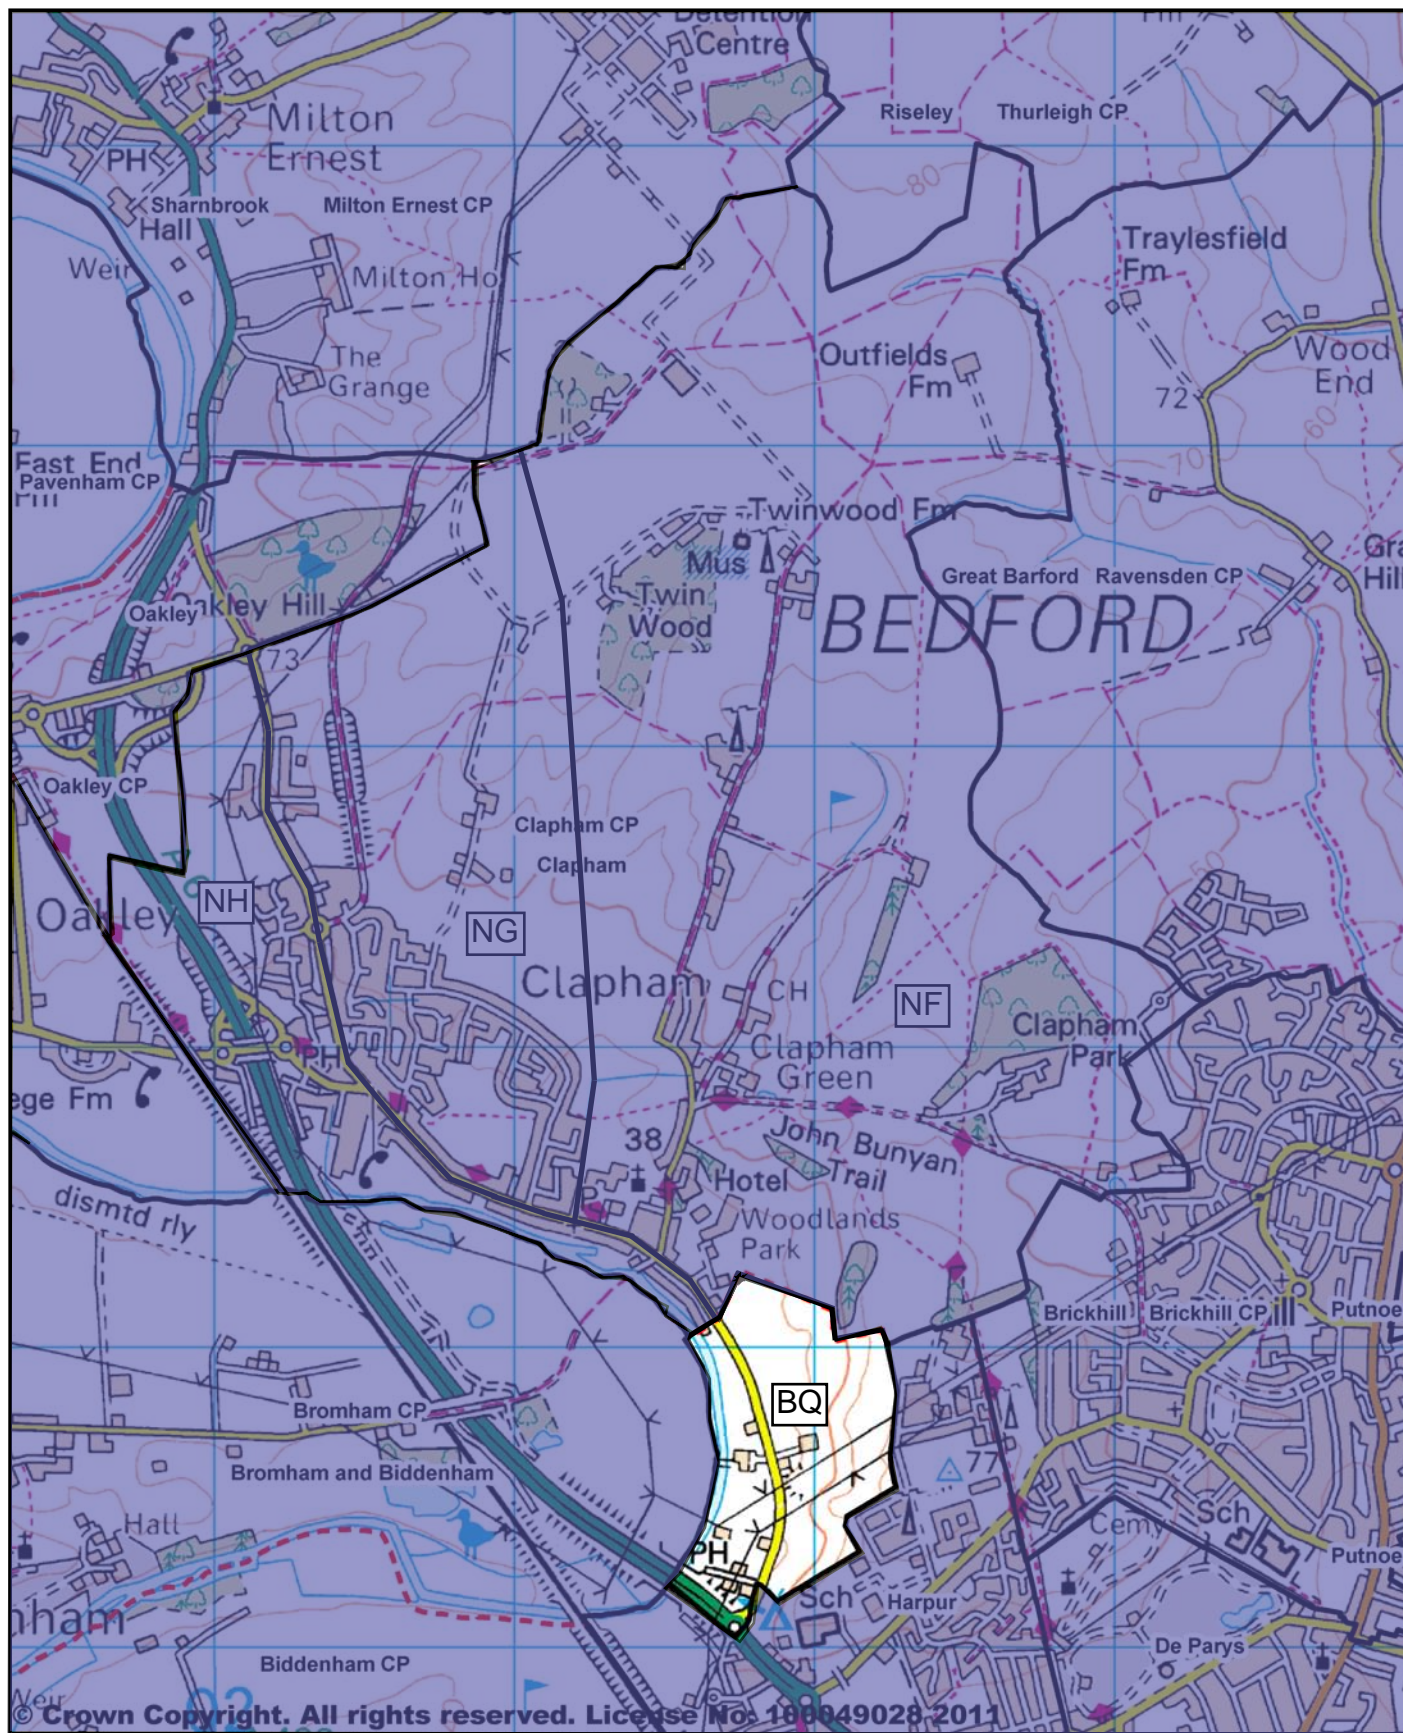

Bedford Constituency - Clapham Borough Ward

Scale 1:25000

Polling District and Places Review 2014 -
The Polling District designatory letters are shown
in a black bordered white box. The boundaries are
shown edged black.

This map is produced by Bedford Borough Council. Crown copyright and database rights 2011 Ordnance Survey 100049028